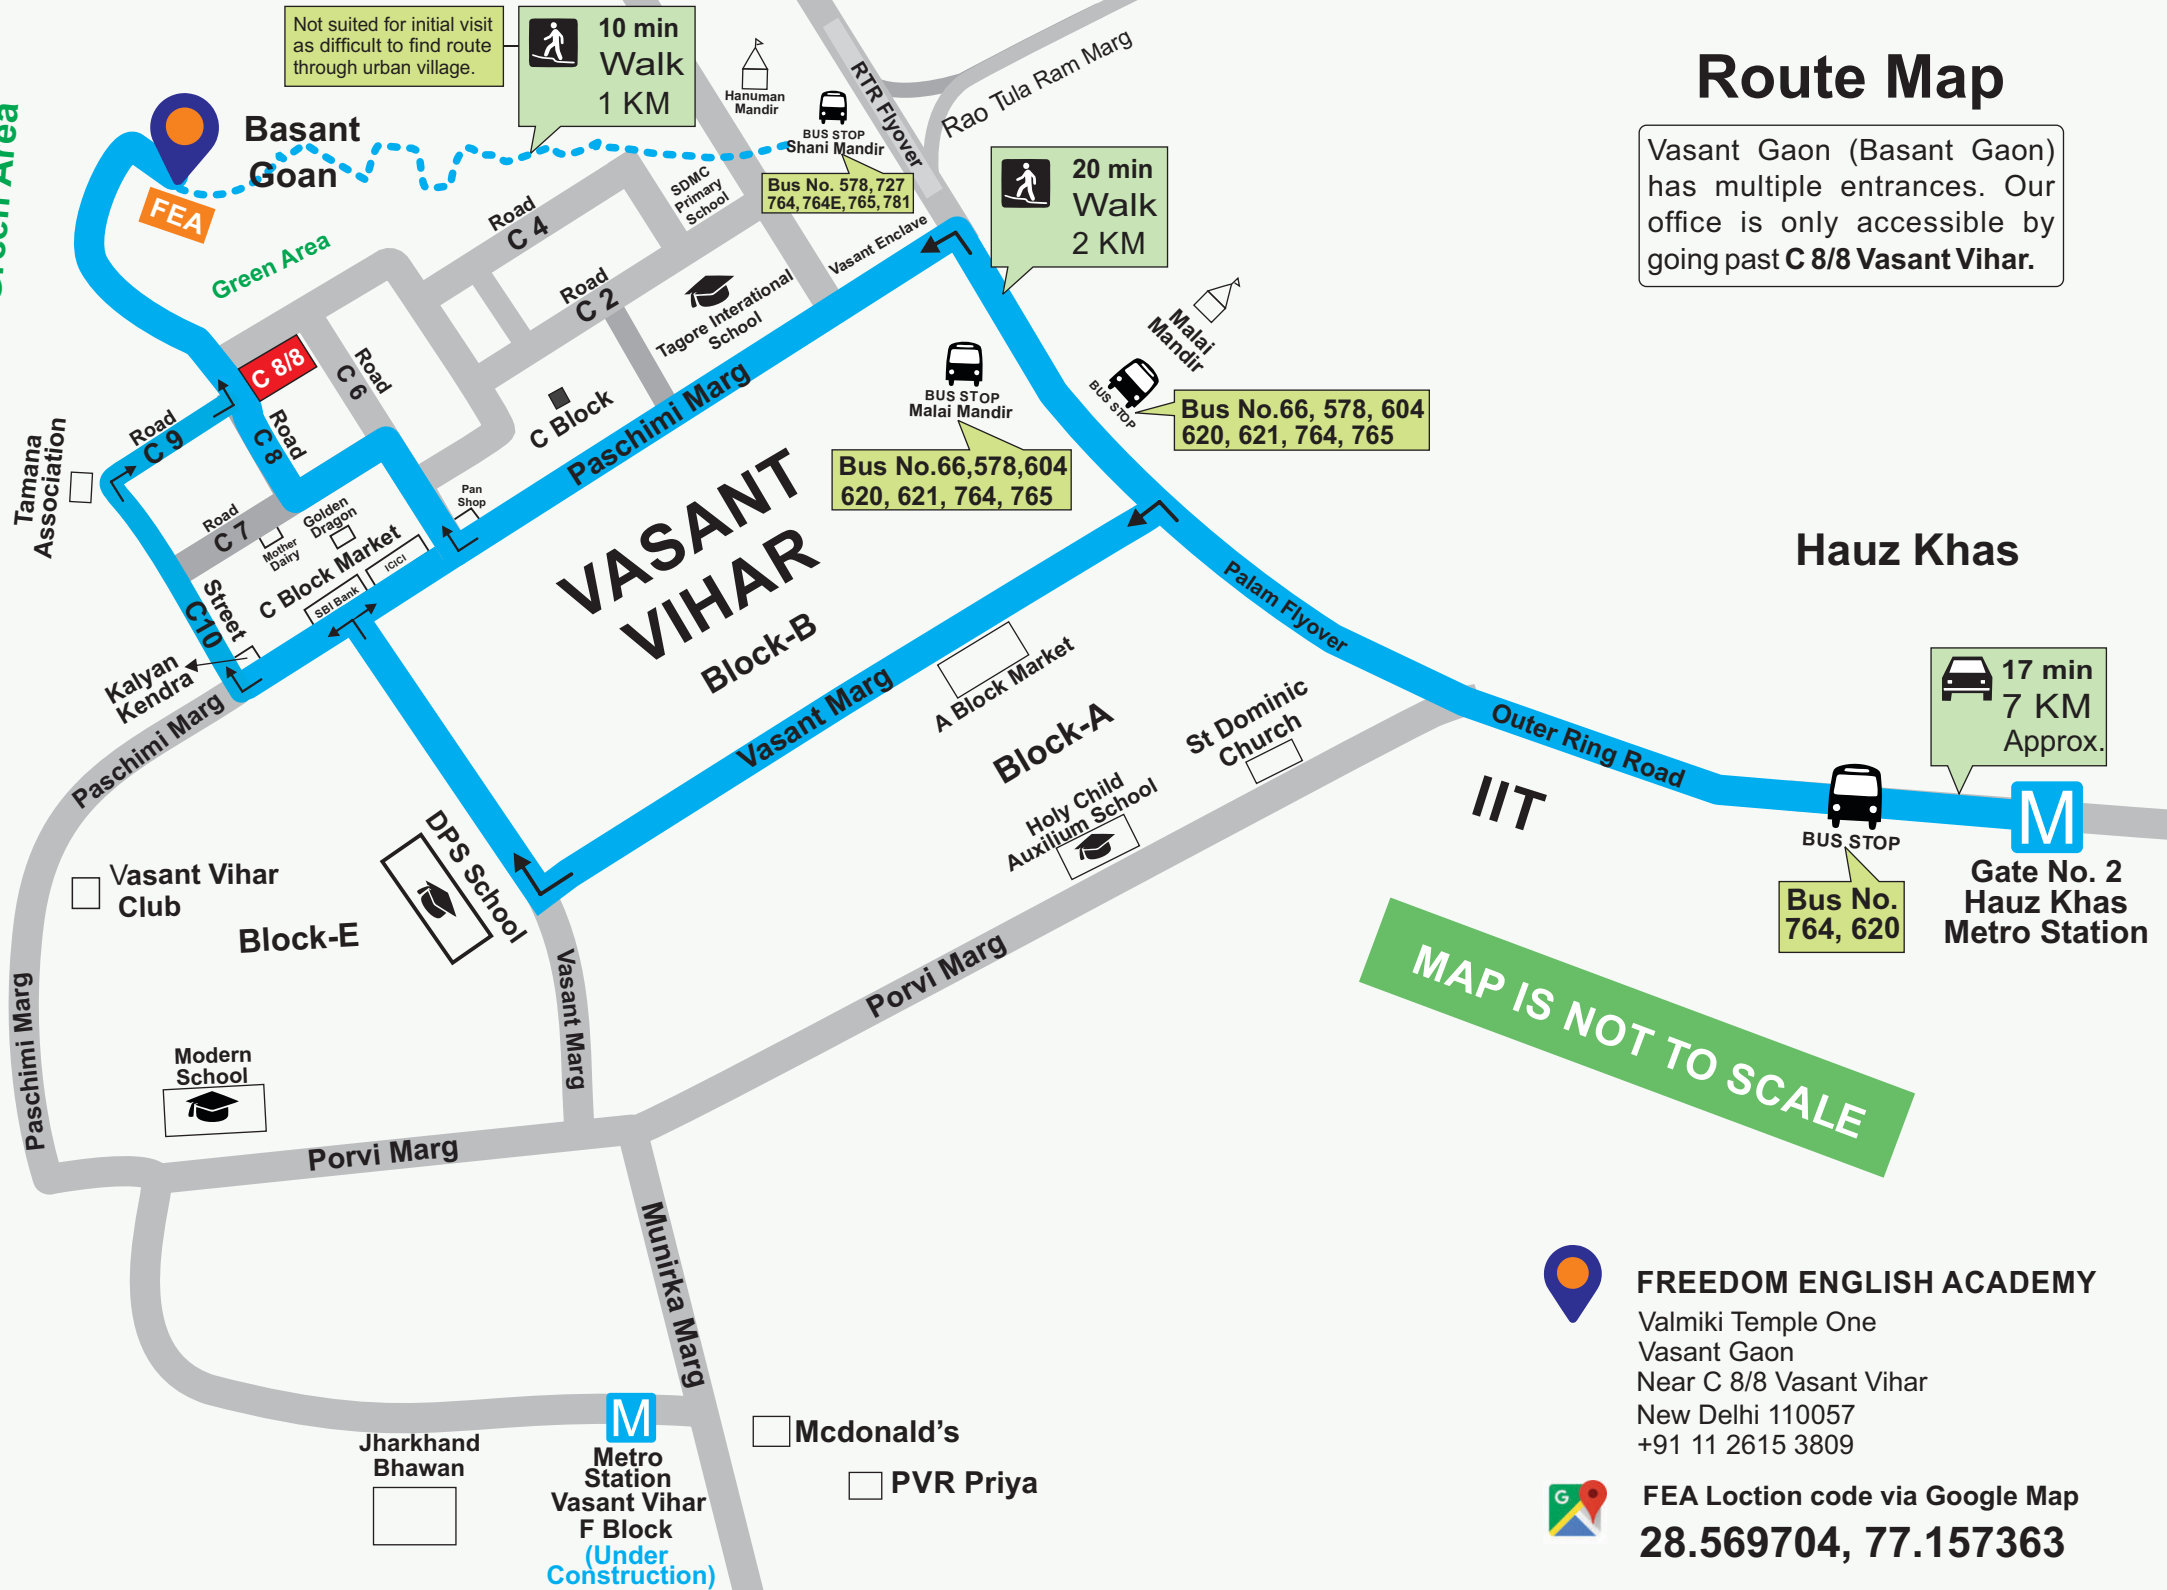

Green Area

Route Map

Vasant Gaon (Basant Gaon) has multiple entrances. Our office is only accessible by going past C 8/8 Vasant Vihar.

Not suited for initial visit as difficult to find route through urban village.

10 min Walk
1 KM

20 min Walk
2 KM

17 min
7 KM
Approx.

MAP IS NOT TO SCALE

FREEDOM ENGLISH ACADEMY
Valmiki Temple One
Vasant Gaon
Near C 8/8 Vasant Vihar
New Delhi 110057
+91 11 2615 3809

 FEA Location code via Google Map
28.569704, 77.157363